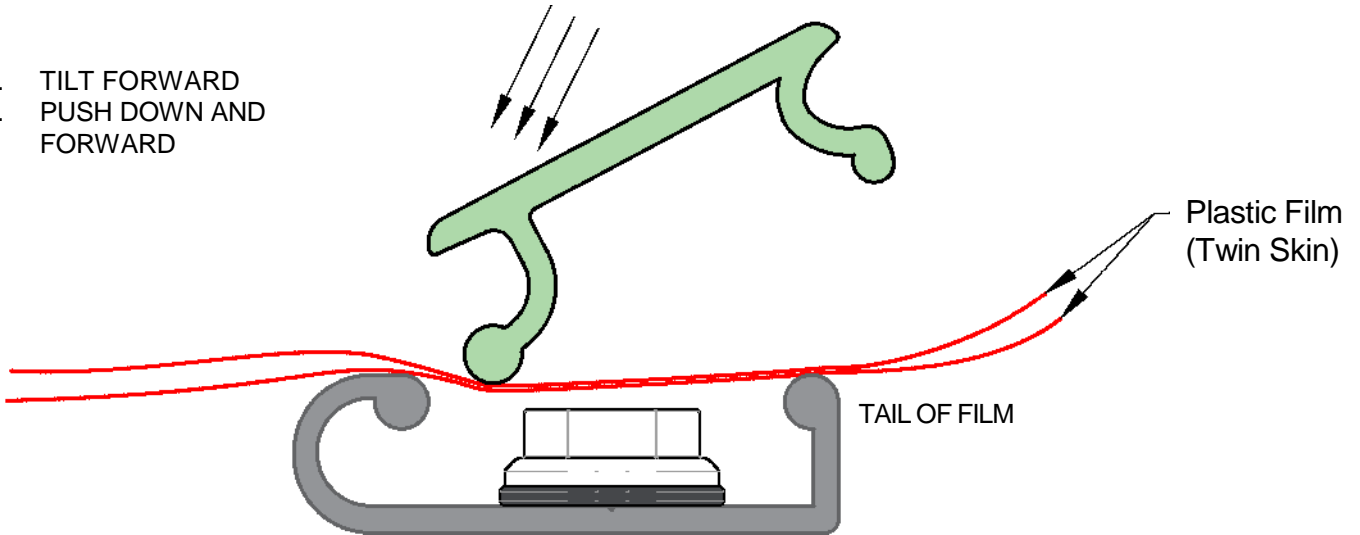

Lok-clip SHORT LEG GREEN UPVC INSERT

Note: Requires experience to use. For Twin Skin use only

1. TILT FORWARD
2. PUSH DOWN AND FORWARD

PUSH/SEAT FULLY FORWARD

1. DO NOT HAVE ANY TENSION ON TAIL OF FILM BEHIND THE INSERT
2. EASE REAR OF CLIP INTO THE GROOVE, TAKE CARE NOT TO DAMAGE THE FILM