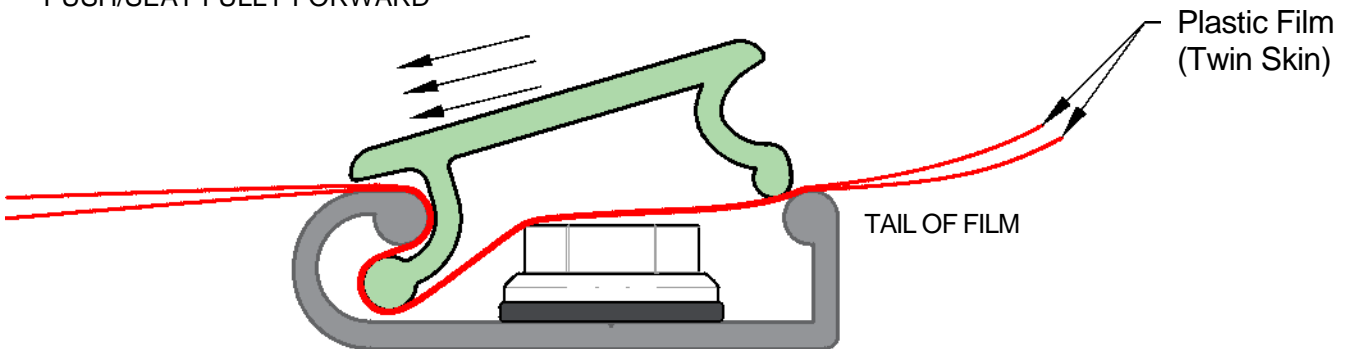

Lok-clip SHORT LEG GREEN UPVC INSERT

Note: Requires experience to use. For Twin Skin use only

1. TILT FORWARD
2. PUSH DOWN AND FORWARD

PUSH/SEAT FULLY FORWARD

1. DO NOT HAVE ANY TENSION ON TAIL OF FILM BEHIND THE INSERT
2. EASE REAR OF CLIP INTO THE GROOVE, TAKE CARE NOT TO DAMAGE THE FILM