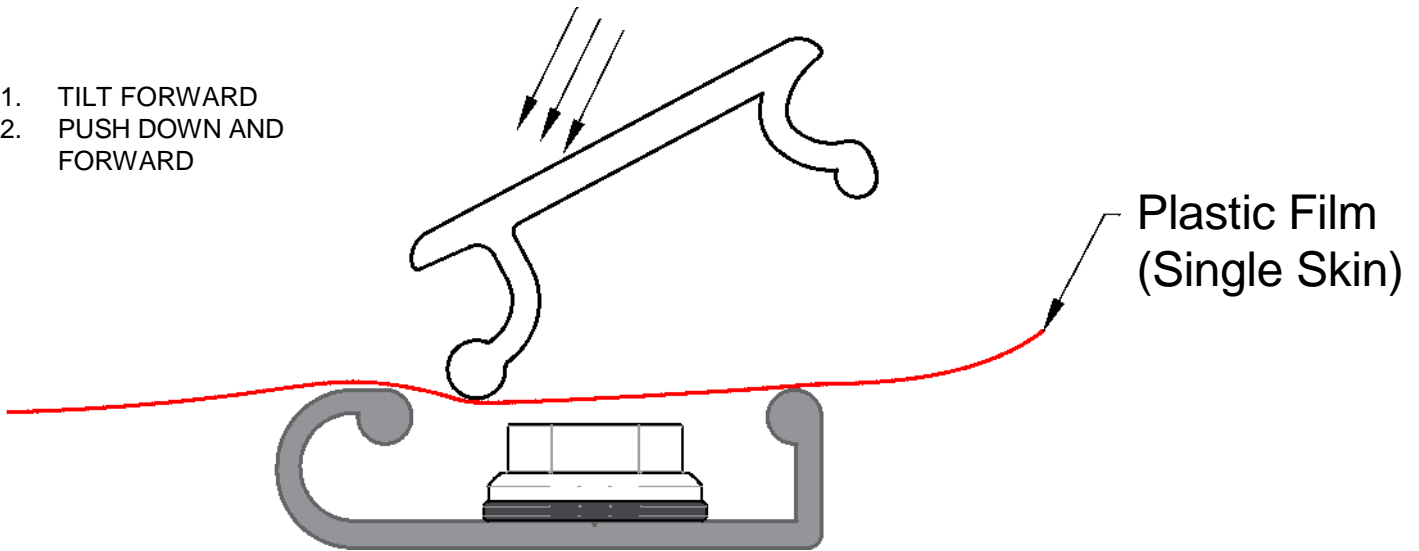

Lok-clip LONG LEG WHITE UPVC INSERT

Note: Requires experience to use. Used for Single Skin only.

1. TILT FORWARD
2. PUSH DOWN AND FORWARD

PUSH/SEAT FULLY FORWARD

1. DO NOT HAVE ANY TENSION ON TAIL OF FILM BEHIND THE INSERT
2. EASE REAR OF CLIP INTO THE GROOVE, TAKE CARE NOT TO DAMAGE THE FILM