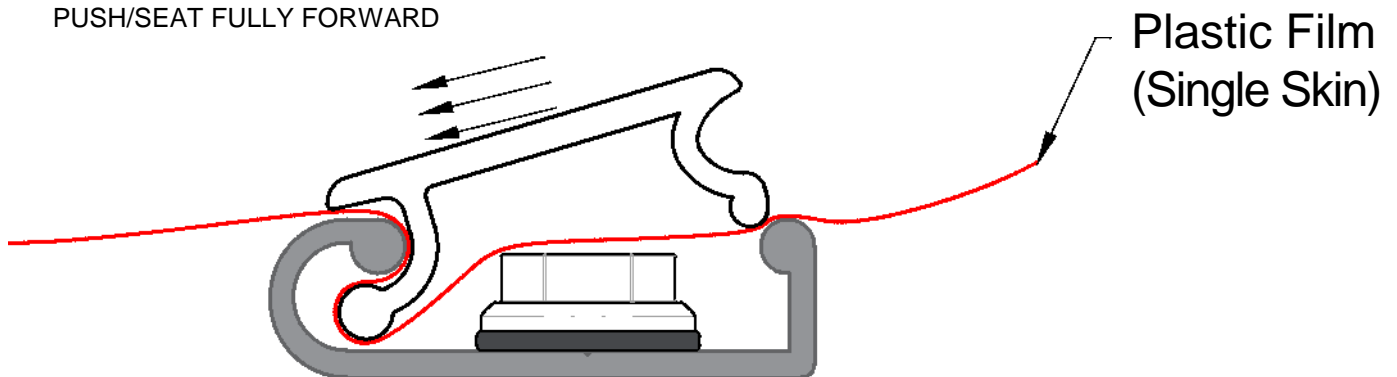

Lok-clip LONG LEG WHITE UPVC INSERT

Note: Requires experience to use. Used for Single Skin only.

1. TILT FORWARD
2. PUSH DOWN AND FORWARD

PUSH/SEAT FULLY FORWARD

1. DO NOT HAVE ANY TENSION ON TAIL OF FILM BEHIND THE INSERT
2. EASE REAR OF CLIP INTO THE GROOVE, TAKE CARE NOT TO DAMAGE THE FILM